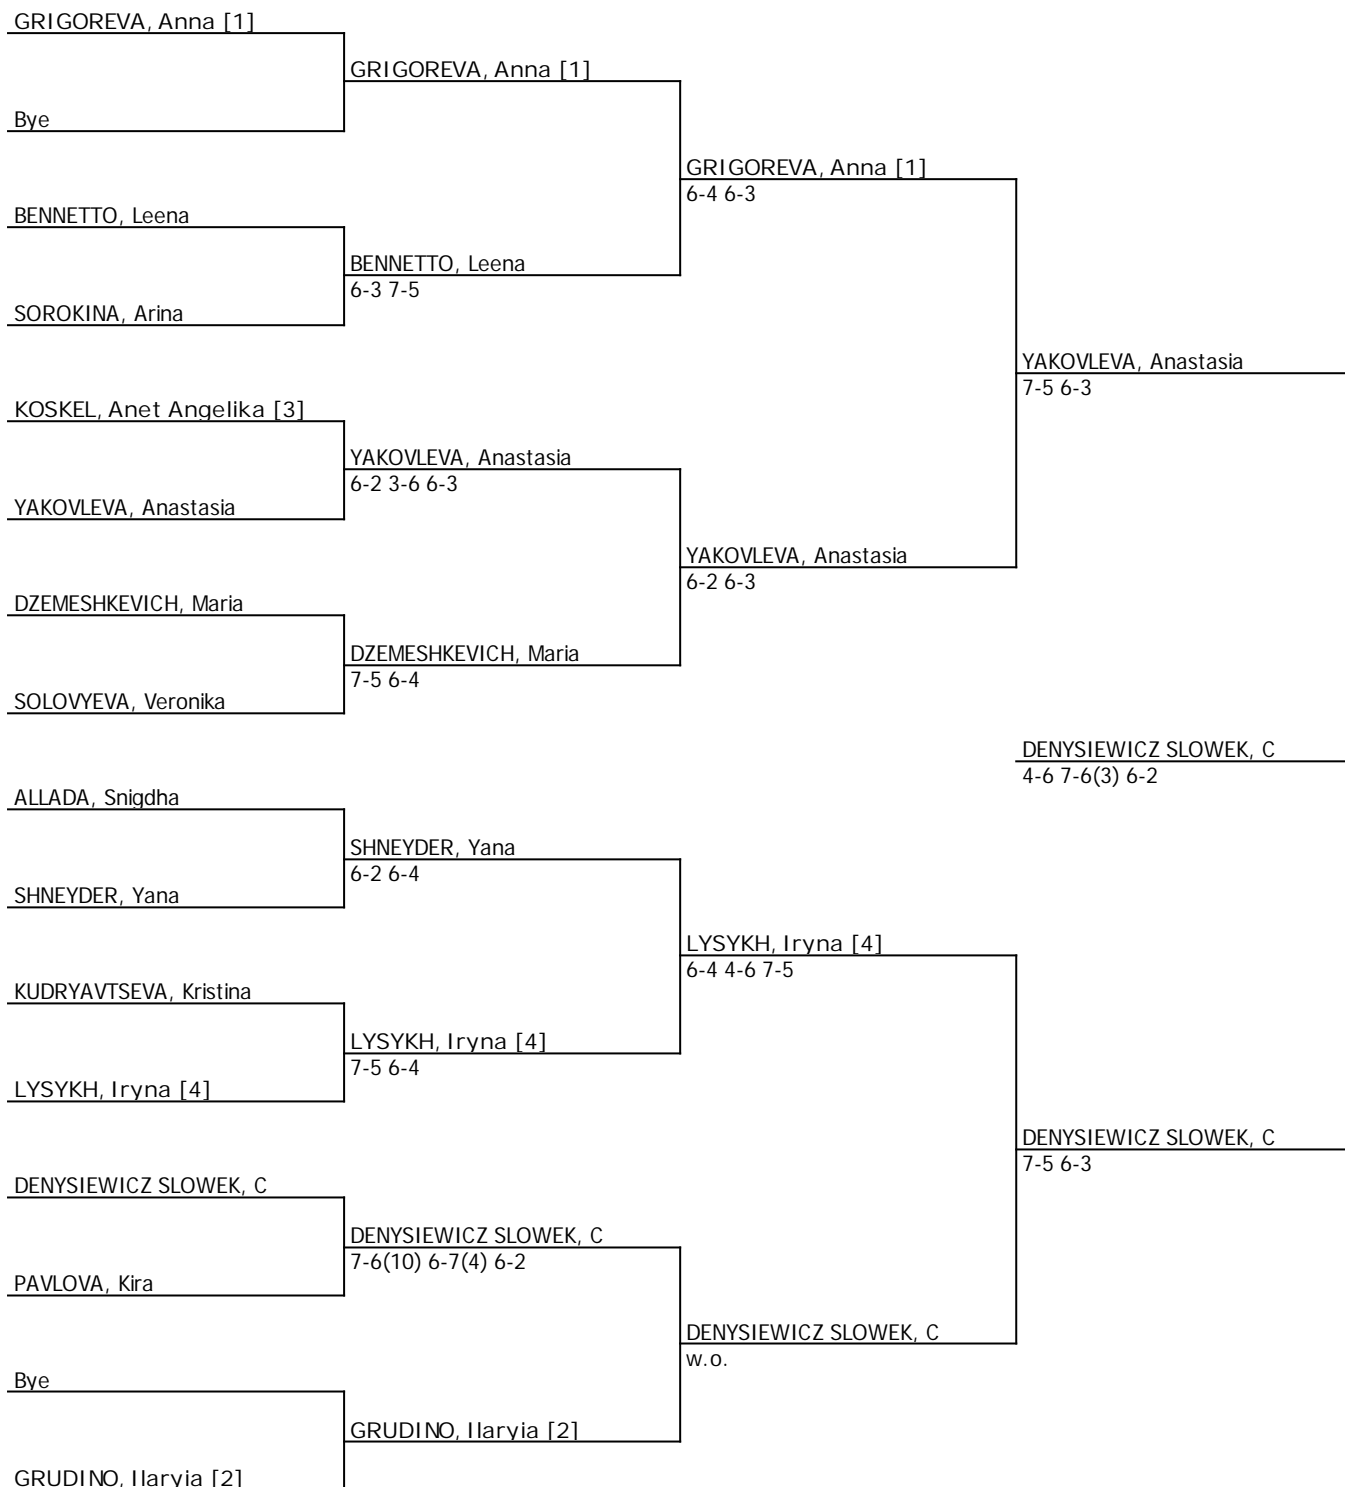

O1 Properties Christmas Cup 2017

Tennis Europe Junior Tour

GS14 - GIRLS SINGLES 14
CONSOLATION CONSOLATION

Week of 02 JAN 2017	City, Country Khimki, RUS	Tourn. Key TE-RUS-02A-2017	Referee Madina Alimova
Round 1	Quarterfinals	Semifinals	Final

	# Seeded Players	# Lucky Losers	Replacing	Draw date/time: 01 JAN 2017 19:04
	1 GRIGOREVA, Anna	1 DZEMESHKEVICH, Maria	DIMITROVA, Katerina	Last Direct Acceptance
	2 GRUDINO, Ilaryia			Player representatives
	3 KOSKEL, Anet Angelika			Iryna LYSYKH
4 LYSYKH, Iryna			Ekaterina KUZNETSOVA	
			Signature	
			Madina Alimova	