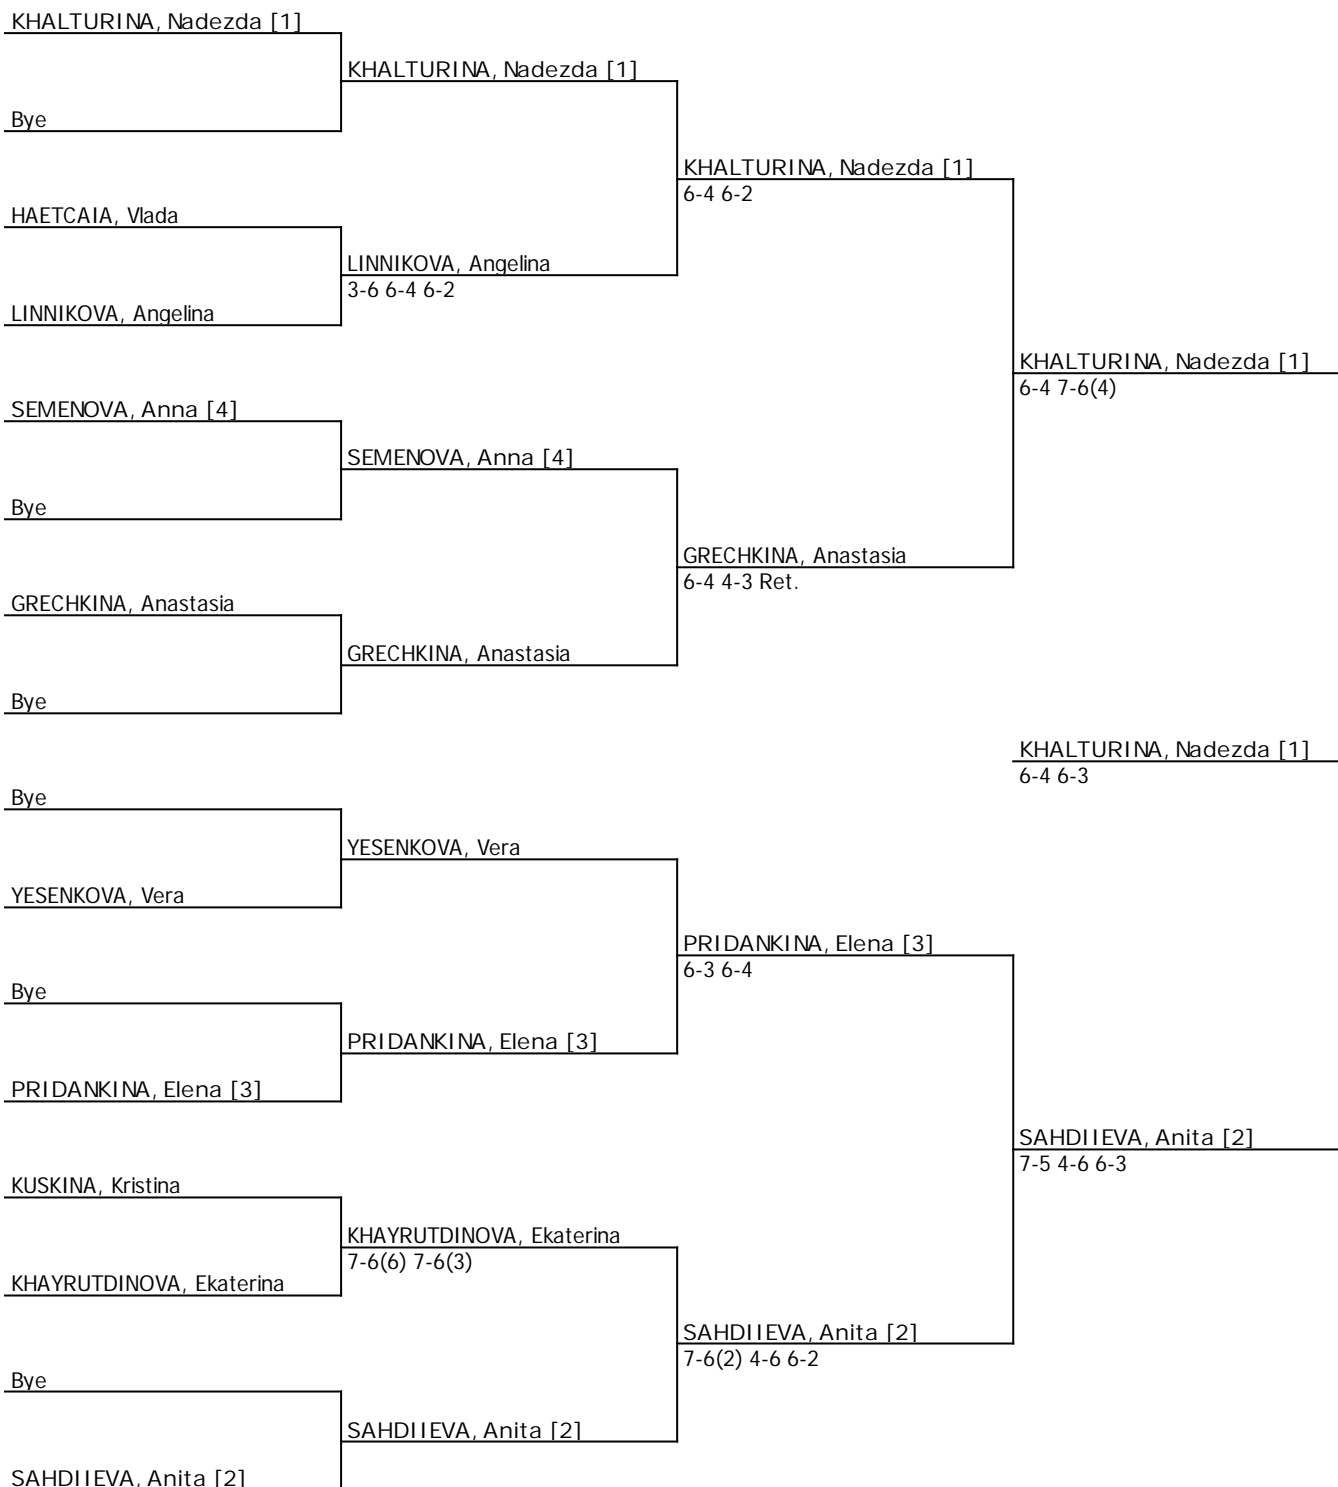

O1 Properties Christmas Cup 2018

Tennis Europe Junior Tour

GS14 - GIRLS SINGLES 14
CONSOLATION CONSOLATION

Week of 01 JAN 2018	City, Country Khimki, RUS	Tourn. Key TE-RUS-01B-2018	Referee MADINA ALIMOVA
Round 1		Quarterfinals	Semifinals
Final			

	# Seeded Players	# Lucky Losers	Replacing	www.tenniseurope.org
	1 KHALTURINA, Nadezda			Draw date/time: 31 DEC 2017 18:10
	2 SAHDIEVA, Anita			Last Direct Acceptance
	3 PRIDANKINA, Elena			Player representatives
	4 SEMENOVA, Anna			Signature
				MADINA ALIMOVA