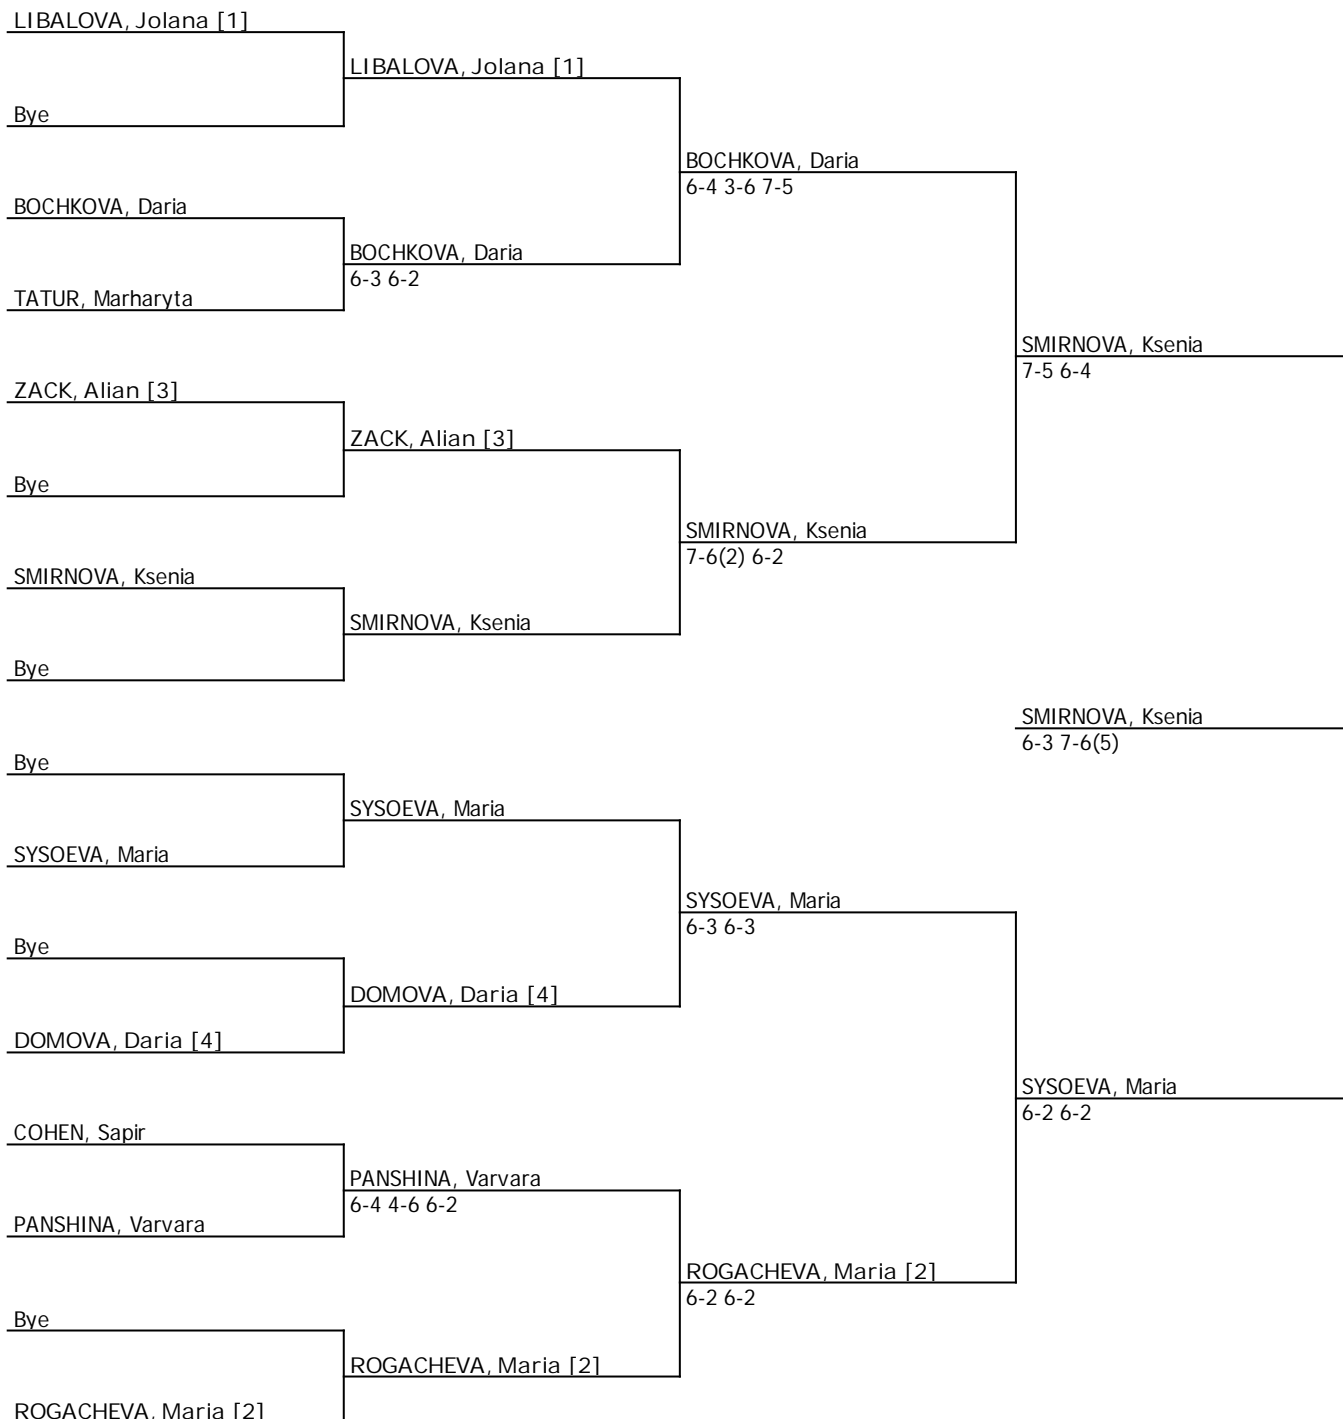

ONE SGM Christmas Cup 2020

Tennis Europe Junior Tour

GS14 - GIRLS SINGLES 14 BONUS
DRAW

Week of 30 DEC 2019	City, Country Khimki, RUS	Tourn. Key TE-RUS-01A-2020	Referee MADINA ALIMOVA
Round 1	Quarterfinals	Semifinals	Final

	# Seeded Players	# Lucky Losers	Replacing	www.tenniseurope.org
	1 LIBALOVA, Jolana			Draw date/time: 29 DEC 2019 15:29
	2 ROGACHEVA, Maria			Last Direct Acceptance
	3 ZACK, Alian			Player representatives
	4 DOMOVA, Daria			Signature
				MADINA ALIMOVA