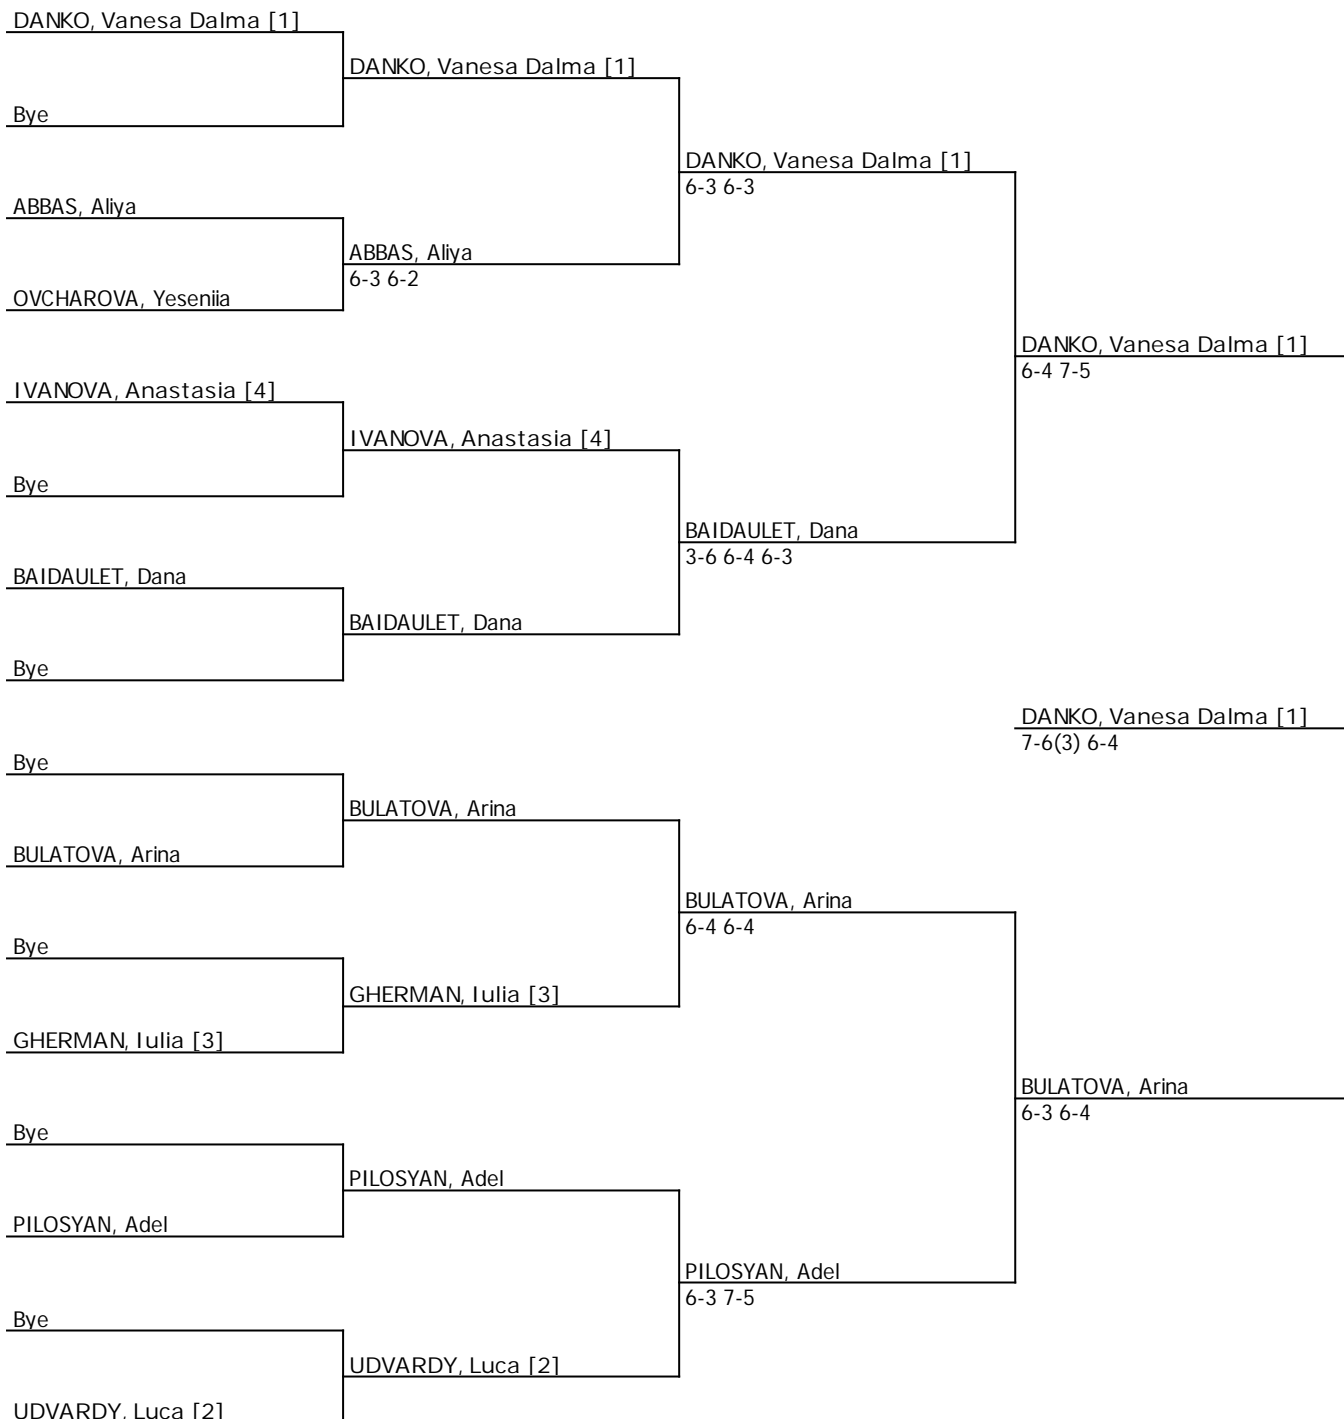

# RWB Christmas Cup 2019

Tennis Europe Junior Tour

GS14 - GIRLS SINGLES 14  
CONSOLATION CONSOLATION

Week of 31 DEC 2018	City, Country Khimki, RUS	Tourn. Key TE-RUS-01A-2019	Referee MADINA ALIMOVA
Round 1		Quarterfinals	Semifinals
			Final

	# Seeded Players	# Lucky Losers	Replacing	www.tenniseurope.org
	1 DANKO, Vanesa Dalma			Draw date/time: 30 DEC 2018 18:08
	2 UDVARDY, Luca			Last Direct Acceptance
	3 GHERMAN, Iulia			Player representatives
	4 IVANOVA, Anastasia			Signature
				MADINA ALIMOVA