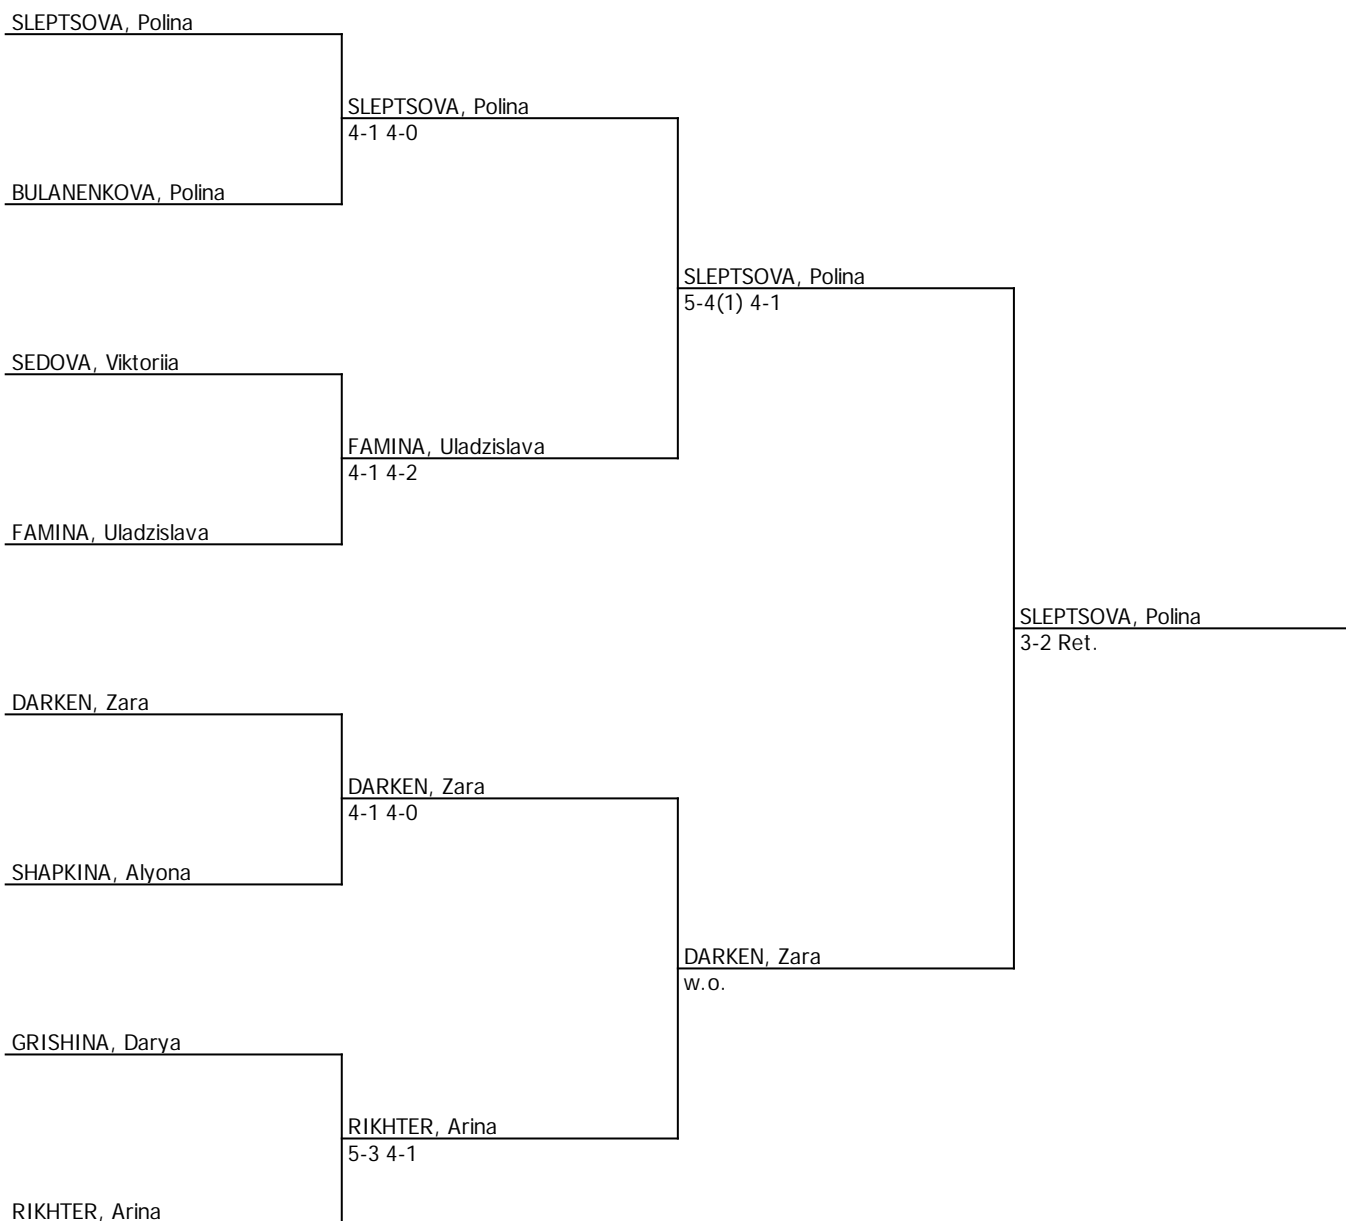

RWB Samovar Cup 2019

Tennis Europe Junior Tour

GS12 - GIRLS SINGLES 12 BONUS
DRAW

Week of
01 APR 2019

City, Country
Tula, RUS

Tourn. Key
TE-RUS-14A-2019

Referee
Madina Alimova

Quarterfinals

Semifinals

Final

Winner