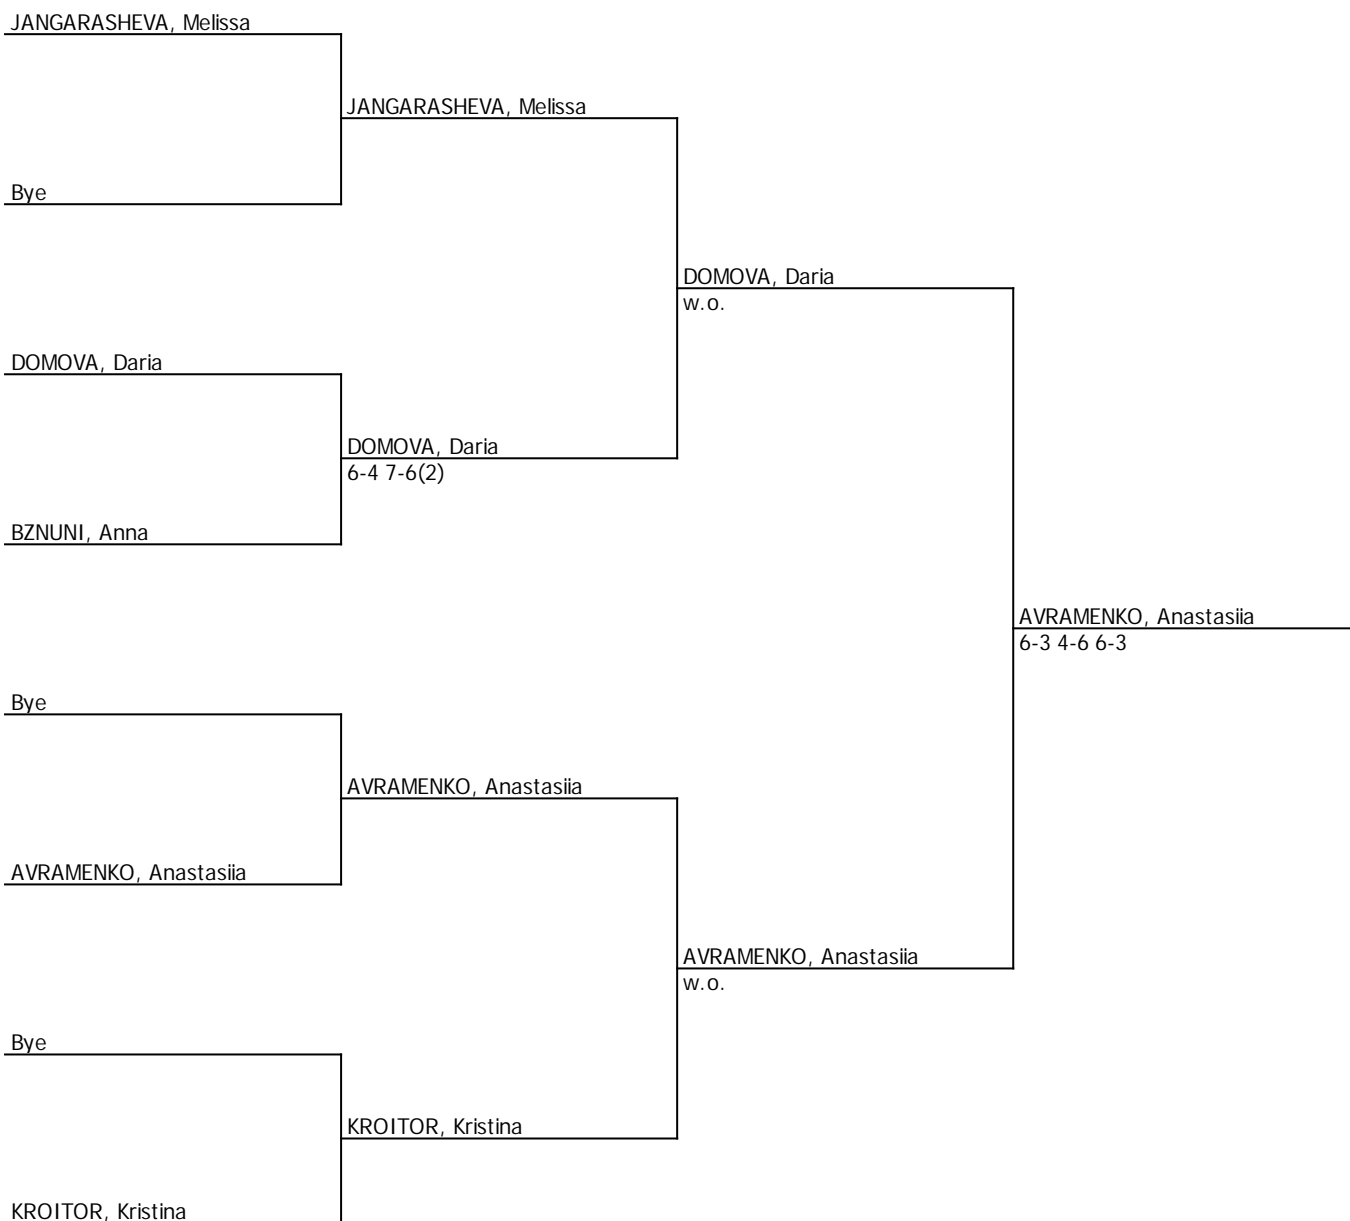

O1 Properties Samovar Cup 2018

Tennis Europe Junior Tour

GS12 - GIRLS SINGLES 12
CONSOLATION CONSOLATION

Week of
02 APR 2018

City, Country
Tula, RUS

Tourn. Key
TE-RUS-14A-2018

Referee
MADINA ALIMOVA

Quarterfinals	Semifinals	Final	Winner
---------------	------------	-------	--------

	# Seeded Players	# Lucky Losers	Replacing	www.tenniseurope.org Draw date/time: 01 APR 2018 18:29 Last Direct Acceptance
				Player representatives Andrei ANDREEV Sofia GAVRILOVA
				Signature MADINA ALIMOVA