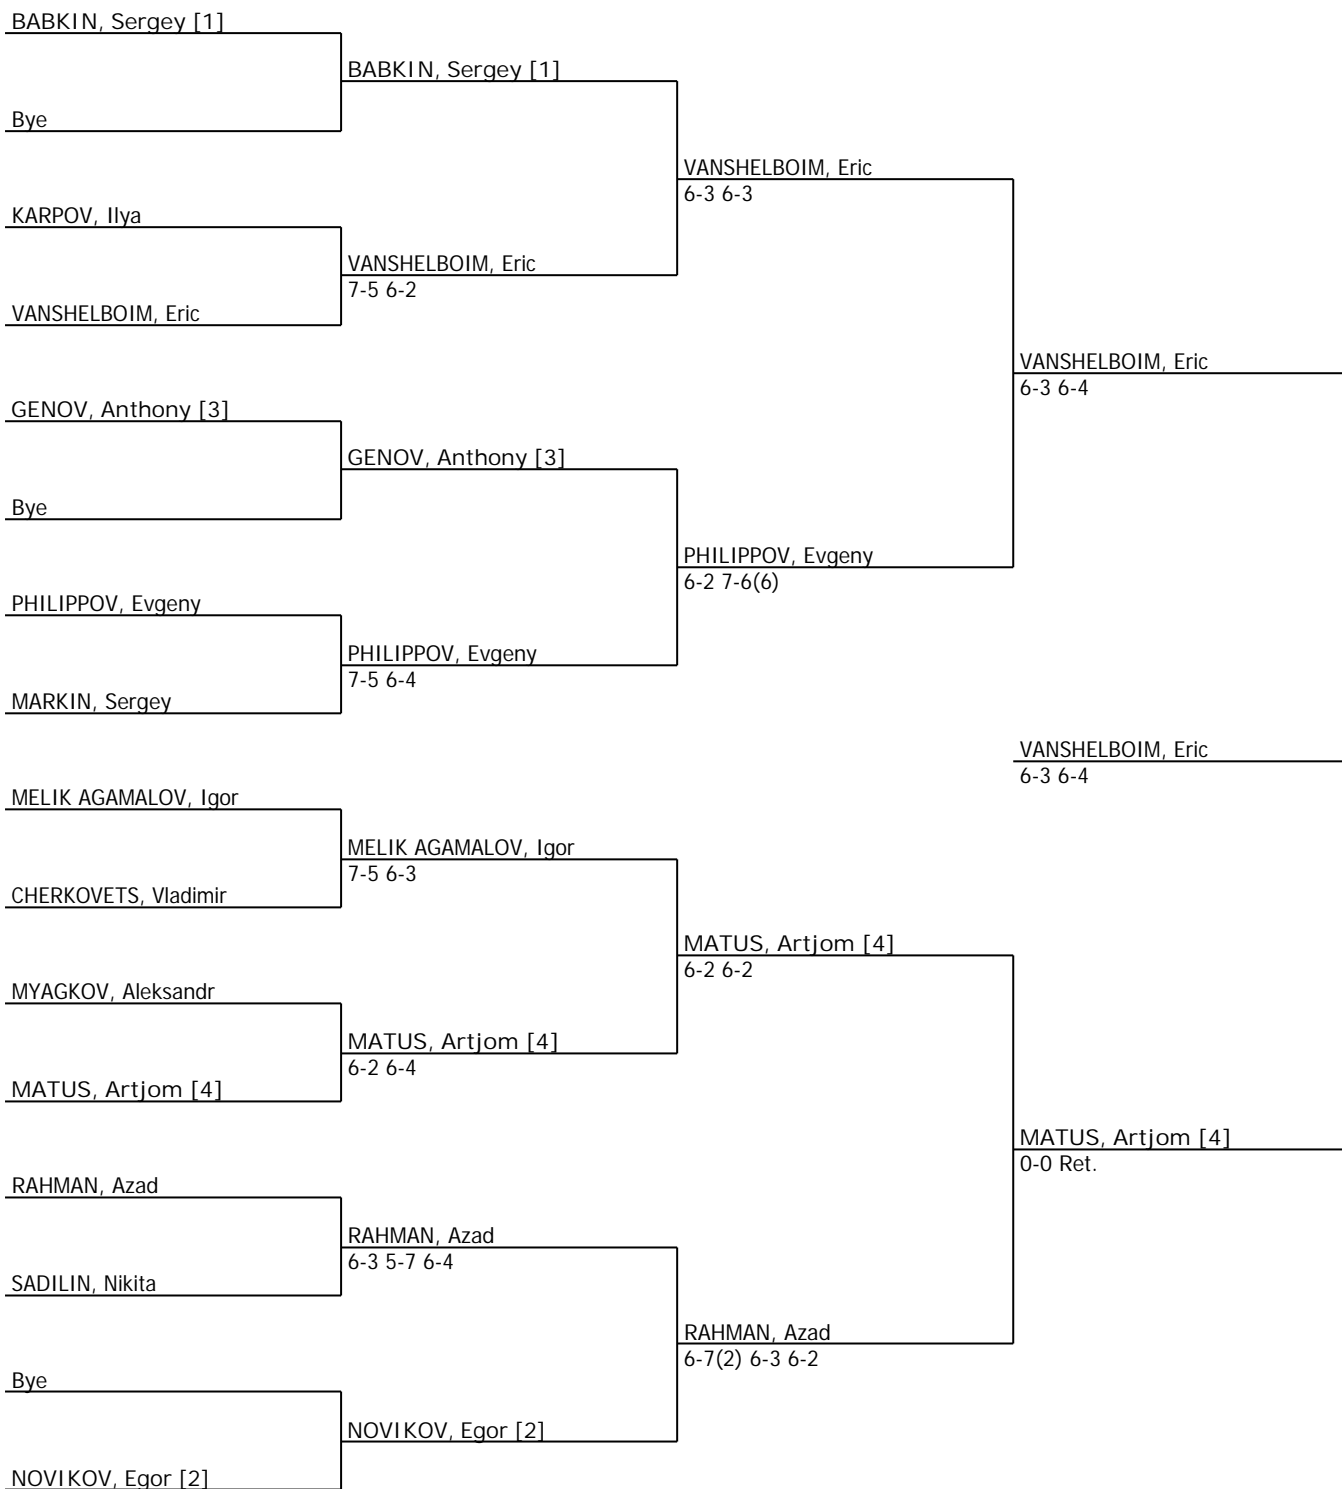

O1 Properties Christmas Cup 2015

Tennis Europe Junior Tour

BS14 - BOYS SINGLES 14
CONSOLATION CONSOLATION

Week of 05 JAN 2015	City,Country Alexander Ostrovsky Academy (Khimki), RUS	Tourn. Key TE-RUS-2A-2015	Referee Madina Alimova
Round 1	Quarterfinals	Semifinals	Final

www.tenniseurope.org

	# Seeded Players	# Lucky Losers	Replacing	Draw date/time: 04 JAN 2015 19:00
	1 BABKIN, Sergey			Last Direct Acceptance
	2 NOVIKOV, Egor			IANIN, Nikita (RUS)
	3 GENOV, Anthony			Player representatives
	4 MATUS, Artjom			Oleksiy SHESTAKOV Aleksandr MYAGKOV
				Signature
				Madina Alimova